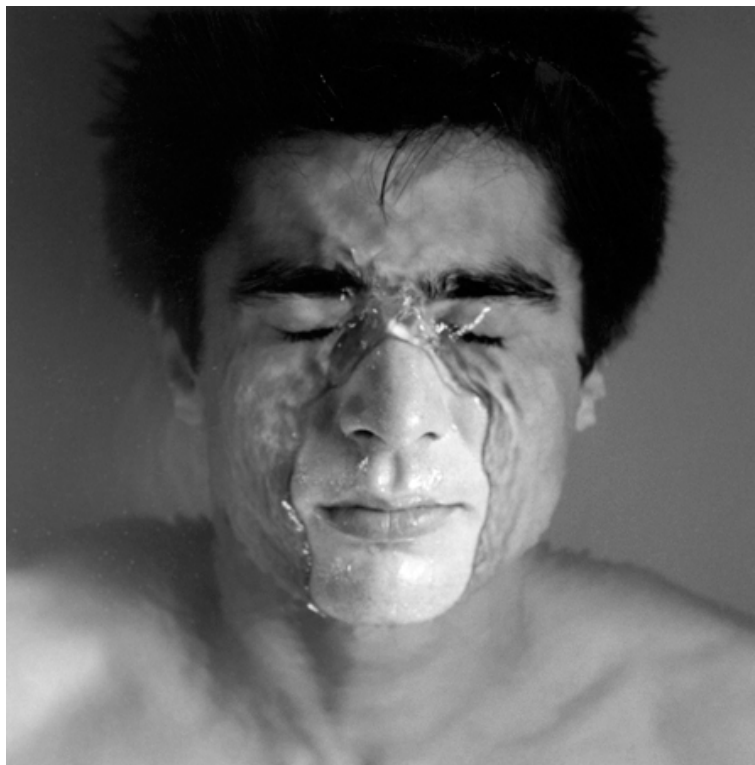

Robert Mapplethorpe

Javier

1985

gelatin silver print

20 x 16 in / 50,8 x 40,64 cm (paper)

9 7/8 x 9 15/16 in / 25,08 x 25,24 cm (image)

25 x 24 in / 63 x 61 cm (framed)

Edition fo 10

#MAP 1581