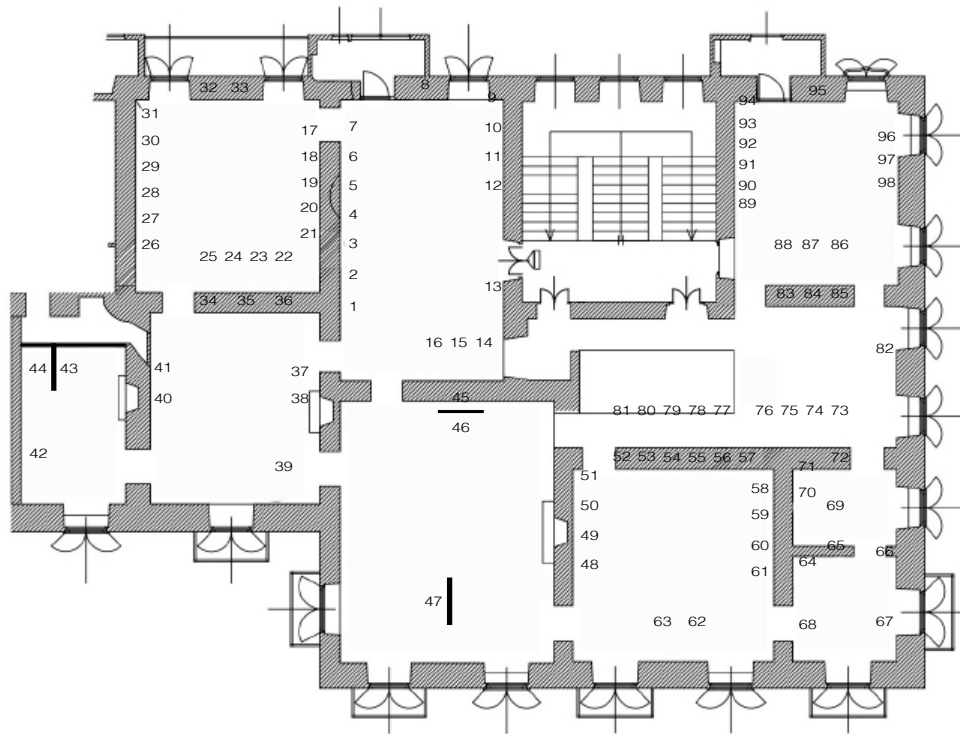

Robert Mapplethorpe

In collaboration with The Robert Mapplethorpe Foundation

1. <i>Lisa Lyon</i>, 1982 gelatin silver print #MAP 687	8. <i>Suzie's Couch</i>, 1986 Silver gelatin print #MAP 1649	15. <i>Honey And Rosie</i>, 1976 gelatin silver print #MAP 112	22. <i>Derrick Cross</i>, 1983 gelatin silver print #MAP 1088	29. <i>Milton Moore</i>, 1981 gelatin silver print #MAP 596
2. <i>Stella Astor</i>, 1976 gelatin silver print #MAP 132	9. <i>Jennifer Jakobson</i>, 1980 gelatin silver print #MAP 427	16. <i>Patrick Procktor</i>, 1978 gelatin silver print #MAP 18	23. <i>Dennis Speight</i>, 1984 gelatin silver print #MAP 1432	30. <i>Milton Moore</i>, 1981 gelatin silver print #MAP 592
3. <i>David Hockney</i>, 1976 gelatin silver print #MAP 42.1	10. <i>Flower</i>, 1983 gelatin silver print #MAP 1104	17. <i>Lord Snowdon</i>, 1979 gelatin silver print #MAP 355	24. <i>Marisa Berenson</i>, 1983 gelatin silver print #MAP 1589	31. <i>Milton Moore</i>, 1981 gelatin silver print #MAP 660
4. <i>Francois, S.F.</i>, 1976 gelatin silver print #MAP 113	11. <i>Britta</i>, 1979 gelatin silver print #MAP 425	18. <i>Derrick Cross</i>, 1983 gelatin silver print #MAP 1084	25. <i>Carnations</i>, 1978 gelatin silver print #MAP 145	32. <i>Leaf</i>, 1987 gelatin silver print #MAP 1812
5. <i>Marianne Faithfull</i>, 1976 gelatin silver print #MAP 135	12. <i>Katherine Cebrian</i>, 1980 gelatin silver print #MAP 444	19. <i>Lisa Lyon</i>, 1982 gelatin silver print #MAP 800	26. <i>Milton Moore</i>, 1981 gelatin silver print #MAP 589	33. <i>Antinous</i>, 1983 gelatin silver print #MAP 1779
6. <i>Kevin Farley</i>, 1976 gelatin silver print #MAP 29	13. <i>The Sluggard</i>, 1988 gelatin silver print #MAP 1899	20. <i>Leo Castelli</i>, 1982 gelatin silver print #MAP 1587	27. <i>Milton Moore</i>, 1981 gelatin silver print #MAP 591	34. <i>Statue series</i>, 1983 gelatin silver print #MAP 1168
7. <i>Rose Lambton</i>, 1976 gelatin silver print #MAP 43	14. <i>Princess Margaret</i>, 1976 gelatin silver print #MAP 36	21. <i>Derrick Cross</i>, 1983 gelatin silver print #MAP 1083	28. <i>Milton Moore</i>, 1981 gelatin silver print #MAP 593	35. <i>Italian Devil</i>, 1988 gelatin silver print #MAP 1882