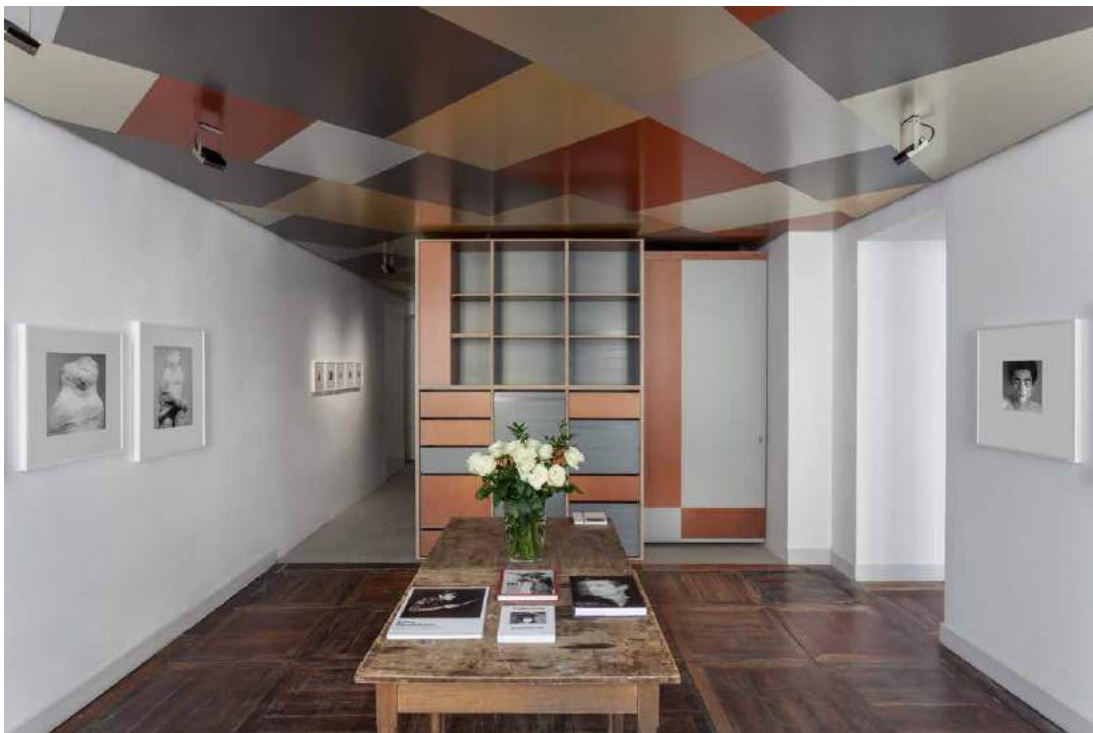

#MAP 1327

Galleria Franco Noero

Robert Mapplethorpe

Installation view, 'Robert Mapplethorpe', Galleria Franco Noero, Torino, 2 November - 11 February 2016

Galleria Franco Noero

Robert Mapplethorpe

Installation view, 'Robert Mapplethorpe', Galleria Franco Noero, Torino, 2 November - 11 February 2016