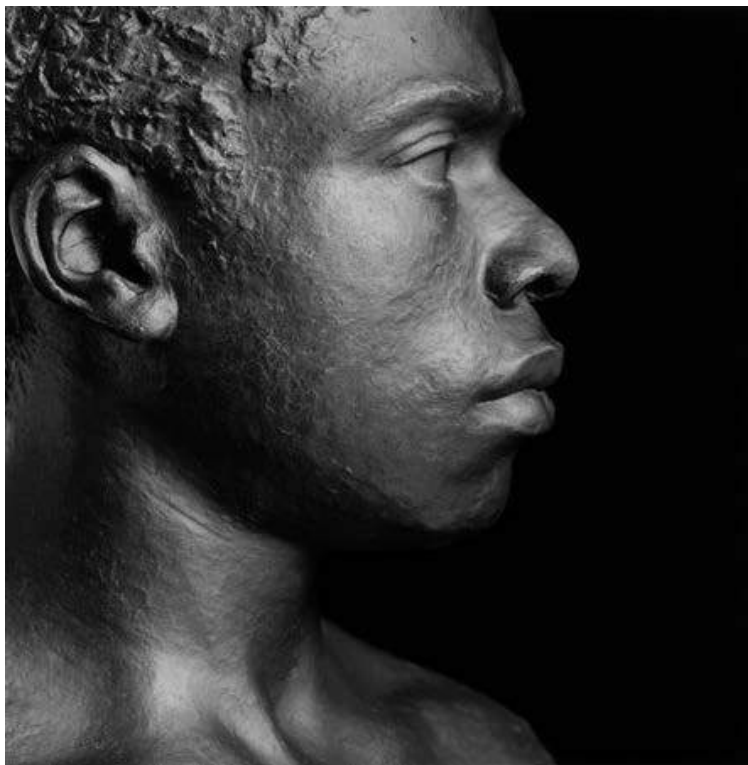

Robert Mapplethorpe

Black Bust

1988

gelatin silver print

24 x 20 in / 60,9 x 50,8 cm (paper)

19 1/4 x 19 3/8 in / 48,89 x 49,2 cm (image)

30 x 29,13 in / 77 x 74 cm (framed)

Edition of 10

#MAP 1896